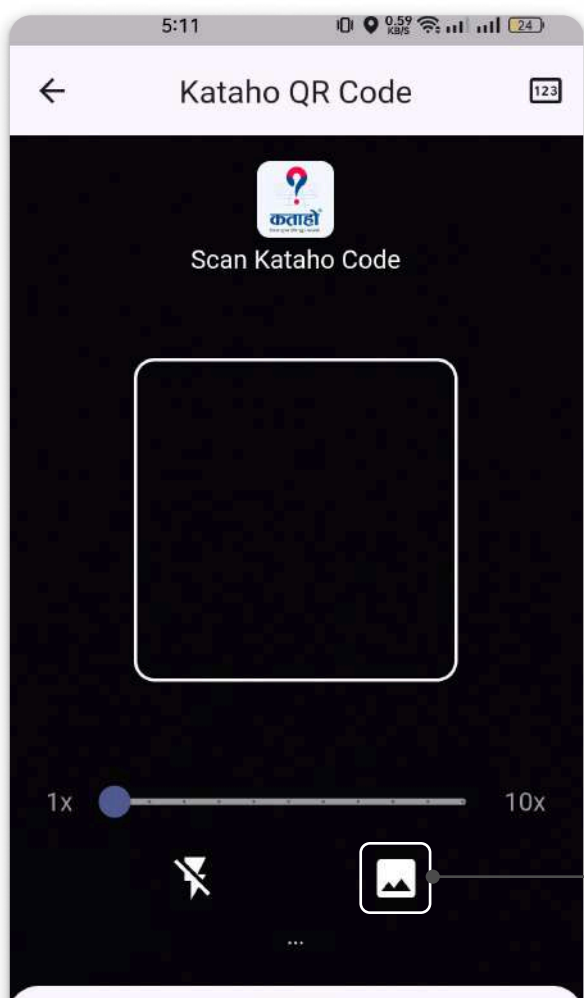

Click on **Scan** button on the navigation bar.

Scan Kataho Plate.

Press Ring Doorbell to send notification to the house members.

Click on **Navigate** button to locate and view house images.

Share your personal QR code to other Kataho members.