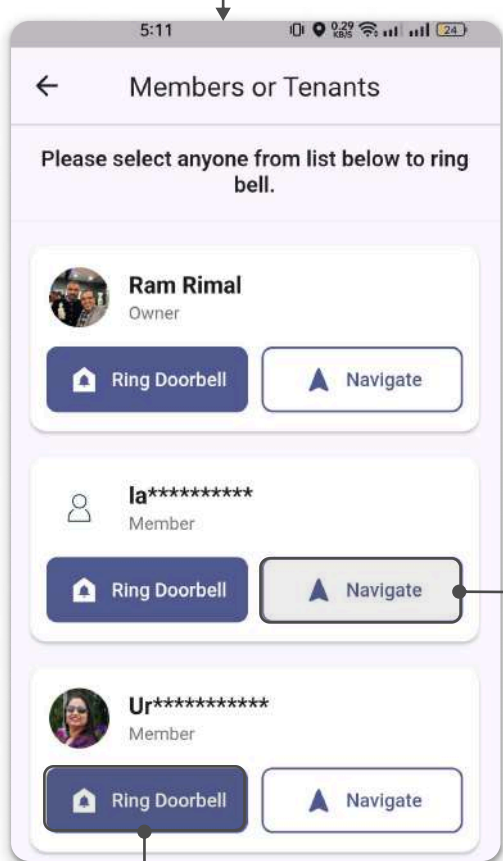

Click on **Scan** button on the navigation bar.

Scan Kataho Plate.

Press Ring Doorbell to send notification to the house members.

Click on **Navigate** button to locate and view house images.

Share your personal QR code to other Kataho members.

Upload Kataho Plate QR from gallery.