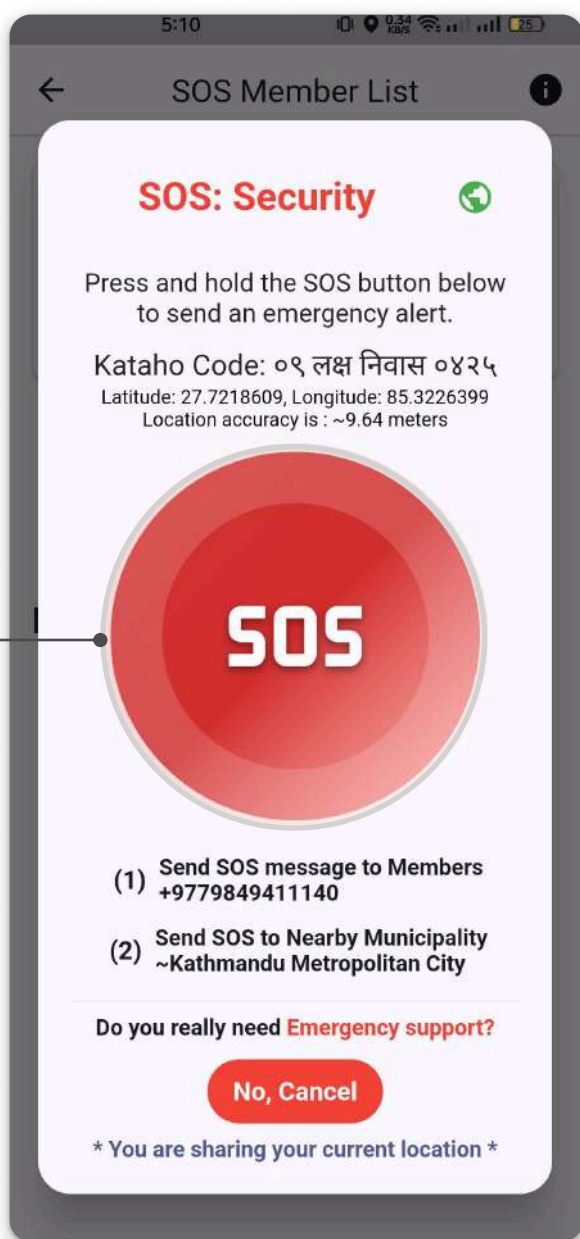

Click on **Menu** button on the navigation bar.

Click on **Emergency SOS** button.

Select the type of emergency services you require.

Press and hold the **SOS** button to send an emergency alert to your contacts.

Press and hold the **SOS** button further more seconds to send an emergency alert to nearby municipality.