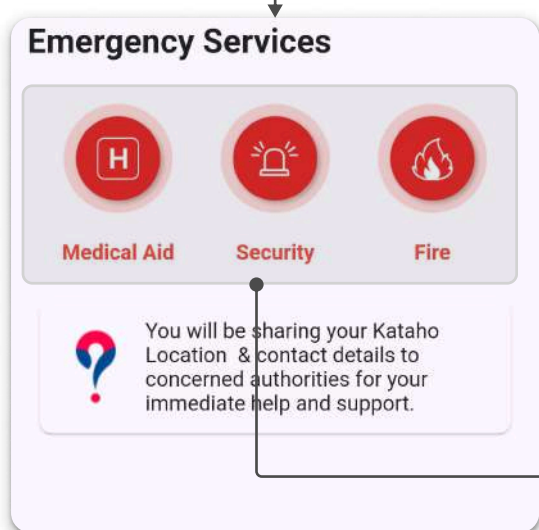

Click on **Menu** button on the navigation bar.

Click on **Emergency SOS** button.

Select the type of emergency services you require.

Press and hold the **SOS** button to send an emergency alert to your contacts.

Press and hold the **SOS** button further more seconds to send an emergency alert to nearby municipality.