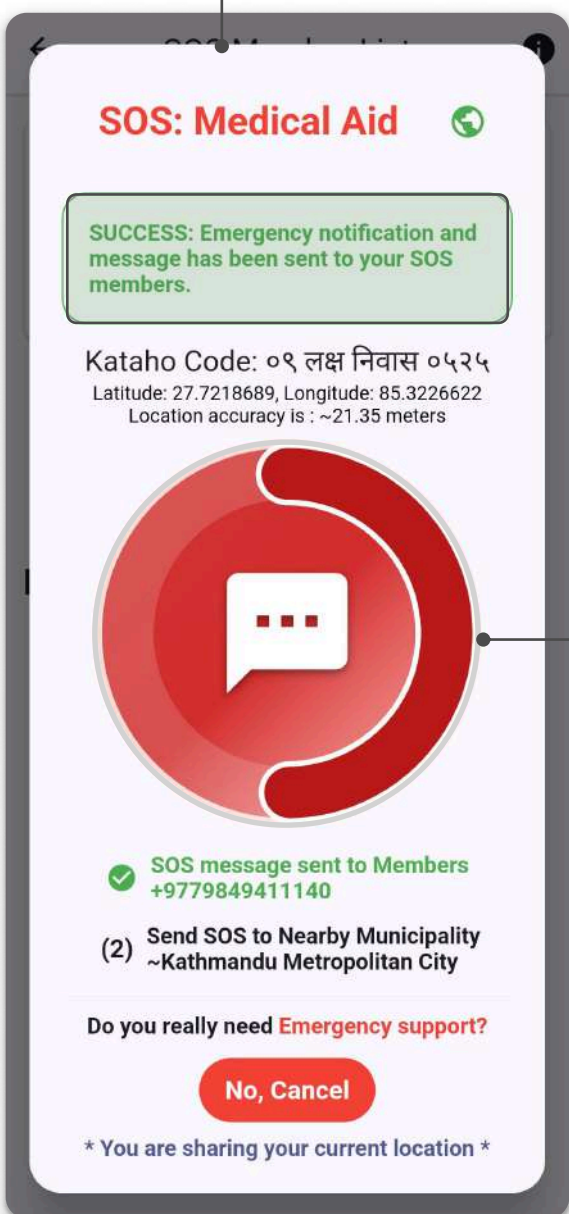

Click on **Menu** button on the navigation bar.

Click on **Emergency SOS** button.

Select the type of emergency services you require.

Press and hold the **SOS** button to send an emergency alert to your contacts.

Press and hold the **SOS** button further more seconds to send an emergency alert to nearby municipality.