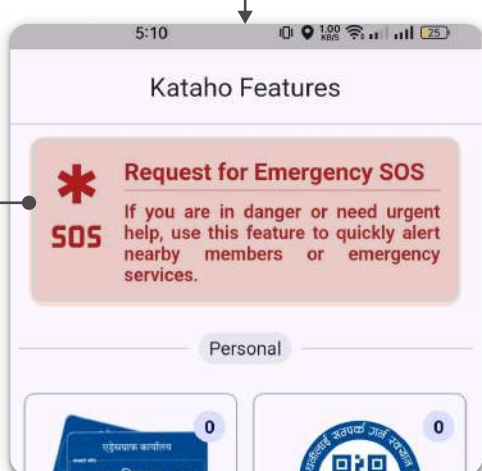

Click on **Menu** button on the navigation bar.

Click on **Emergency SOS** button.

Select the type of emergency services you require.

Press and hold the **SOS** button to send an emergency alert to your contacts.

Press and hold the **SOS** button further more seconds to send an emergency alert to nearby municipality.